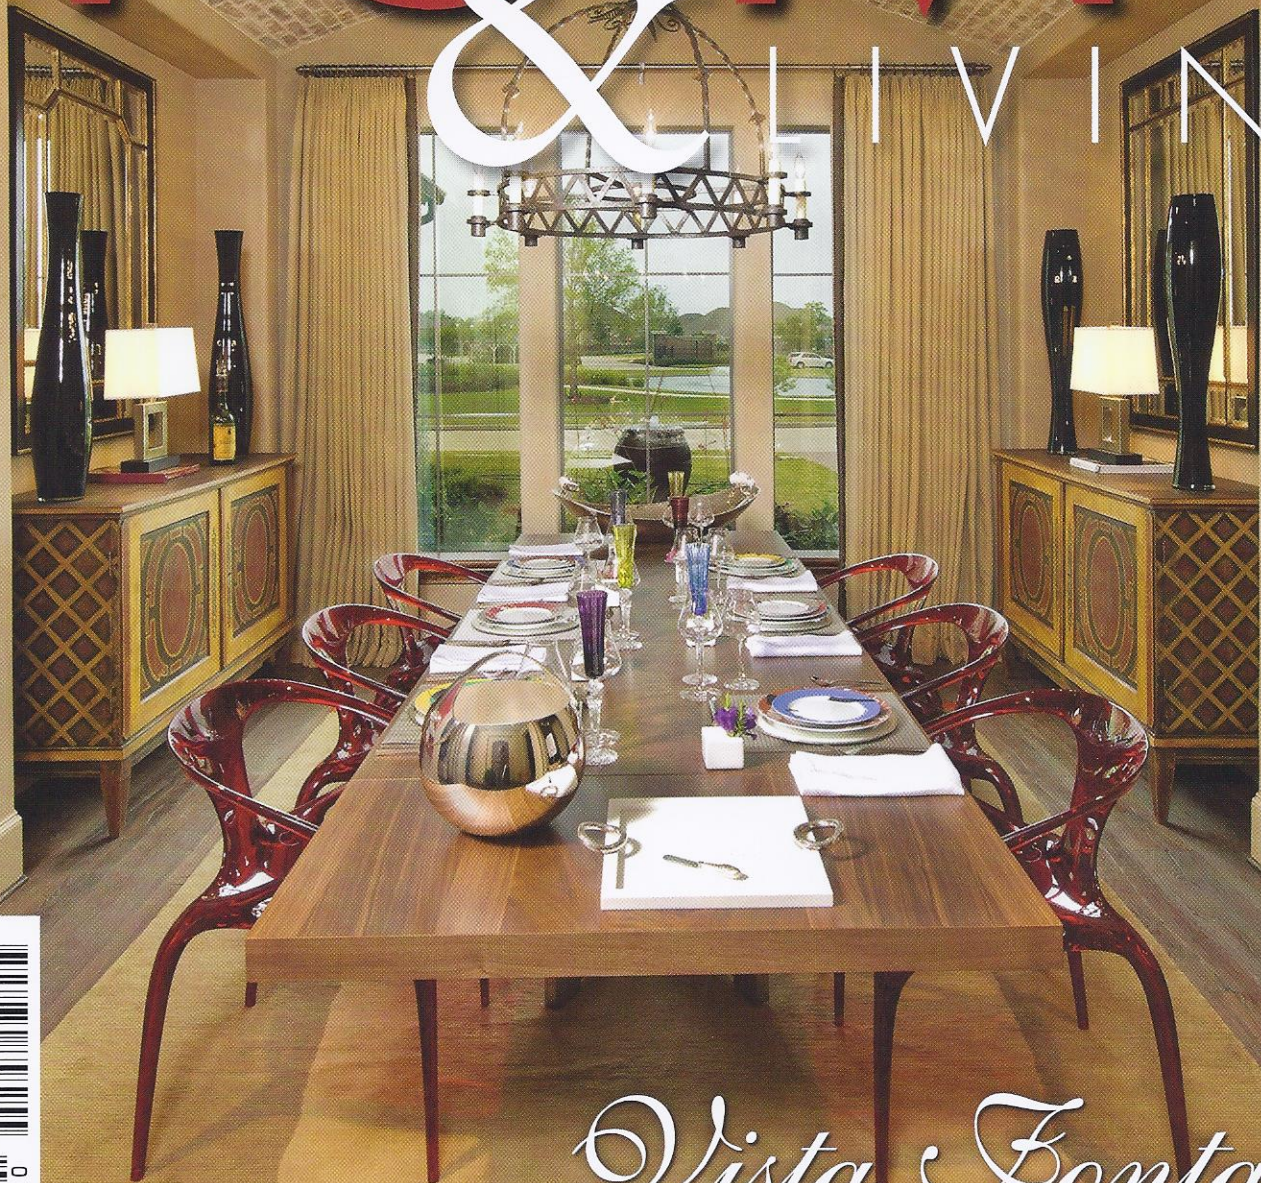

The magazine of design, architecture, and Texas lifestyle

texas HOME & LIVING

\$5.00

Vista Fontana
ASID Texas Gulf Coast Chapter Show Home

August 2013

HOUSTONIAN COUPLE
BUILDS SECOND HOME
IN AN EAST COAST
TOWN FILLED WITH
HISTORIC CHARM

TRADITIONAL
Vermont Retreat

opposite The reproduction Welsh dresser comes from Carl Moore Antiques. The colorful, decorative plates displayed on the Welsh dresser adds to the cheery theme found in the breakfast room.