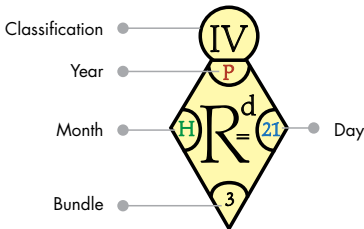

MAIOLICA DATE CODE GUIDE

MAJOLICA
INTERNATIONAL
SOCIETY

ENGLISH DIAMOND REGISTRATION CODES

1842-1867

MONTH CODE	
LETTER	MONTH
A	December
B	October
C	January
D	September
E	May
G	February
H	April
I	July
K	November
M	June
R	August
W	March

Note: In 1857 the letter R was used during 1-19 September, and during 1860 the letter K was used for December.

1868-1883

MONTH CODE	
LETTER	MONTH
A	December
B	October
C	January
D	September
E	May
G	February
H	April
I	July
K	November
M	June
R	August
W	March