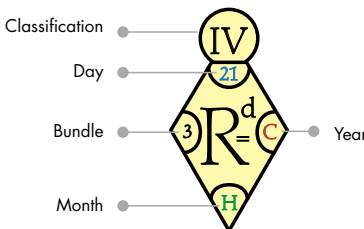

MAIOLICA DATE CODE GUIDE

MAJOLICA
INTERNATIONAL
SOCIETY

ENGLISH DIAMOND REGISTRATION CODES

1842-1867

MONTH CODE	
LETTER	MONTH
A	December
B	October
C	January
D	September
E	May
G	February
H	April
I	July
K	November
M	June
R	August
W	March

Note: In 1857 the letter R was used during 1-19 September, and during 1860 the letter K was used for December.

1868-1883

MONTH CODE	
LETTER	MONTH
A	December
B	October
C	January
D	September
E	May
G	February
H	April
I	July
K	November
M	June
R	August
W	March

YEAR CODES			
LETTER	YEAR	LETTER	YEAR
A	1871	V	1876
C	1870	X	1868
D	1878	Y	1879
E	1881		
F	1873		
H	1869		
I	1872		
J	1880		
K	1883		
L	1882		
P	1877		
S	1875		
U	1874		

Note: From 1-6 March 1878, W was used for the year in place of D; and G was used for the month in place of W.

XXXX Large Capital Letter
XXXX Small Capital letter

ENGLAND added after 1891

WEDGWOOD

DATE CODES

Letter	Year	Letter	Year
A	1872 1898 1924	N	1884 1911
B	1873 1899 1925	O	1860 1885 1912
C	1874 1900 1926	P	1861 1886 1913
D	1875 1901 1927	Q	1862 1887 1914
E	1876 1902 1928	R	1863 1888 1915
F	1877 1903 1929	S	1864 1889 1916
G	1877 1904	T	1865 1890 1917
H	1878 1905	U	1866 1891 1918
I	1879 1906	V	1867 1892 1919
J	1880 1907	W	1868 1894 1920
K	1881 1908	X	1869 1895 1921
L	1882 1909	Y	1870 1896 1922
M	1883 1910	Z	1871 1897 1923